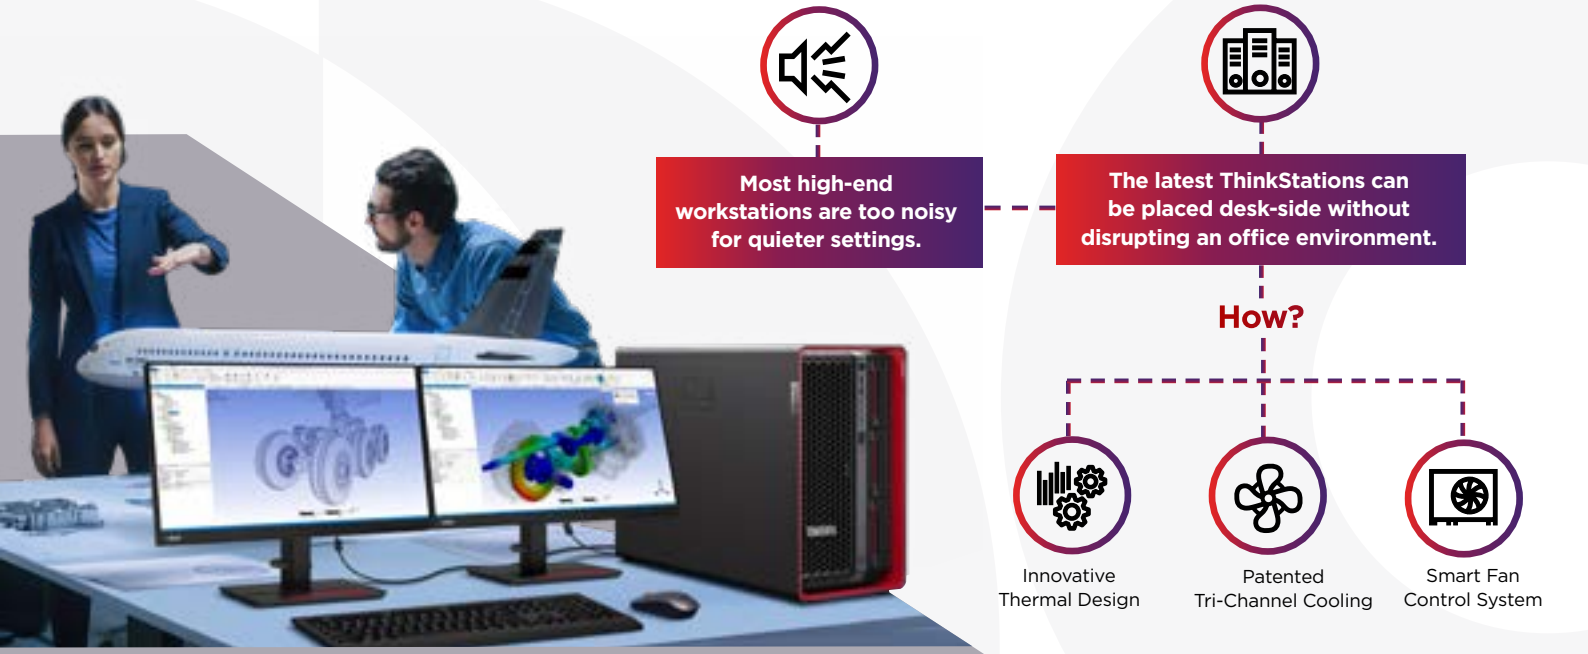

Nondisruptive Acoustics

[Watch ThinkStation PX Video](#)

[Watch ThinkStation P7 Video](#)

Smarter technology for all