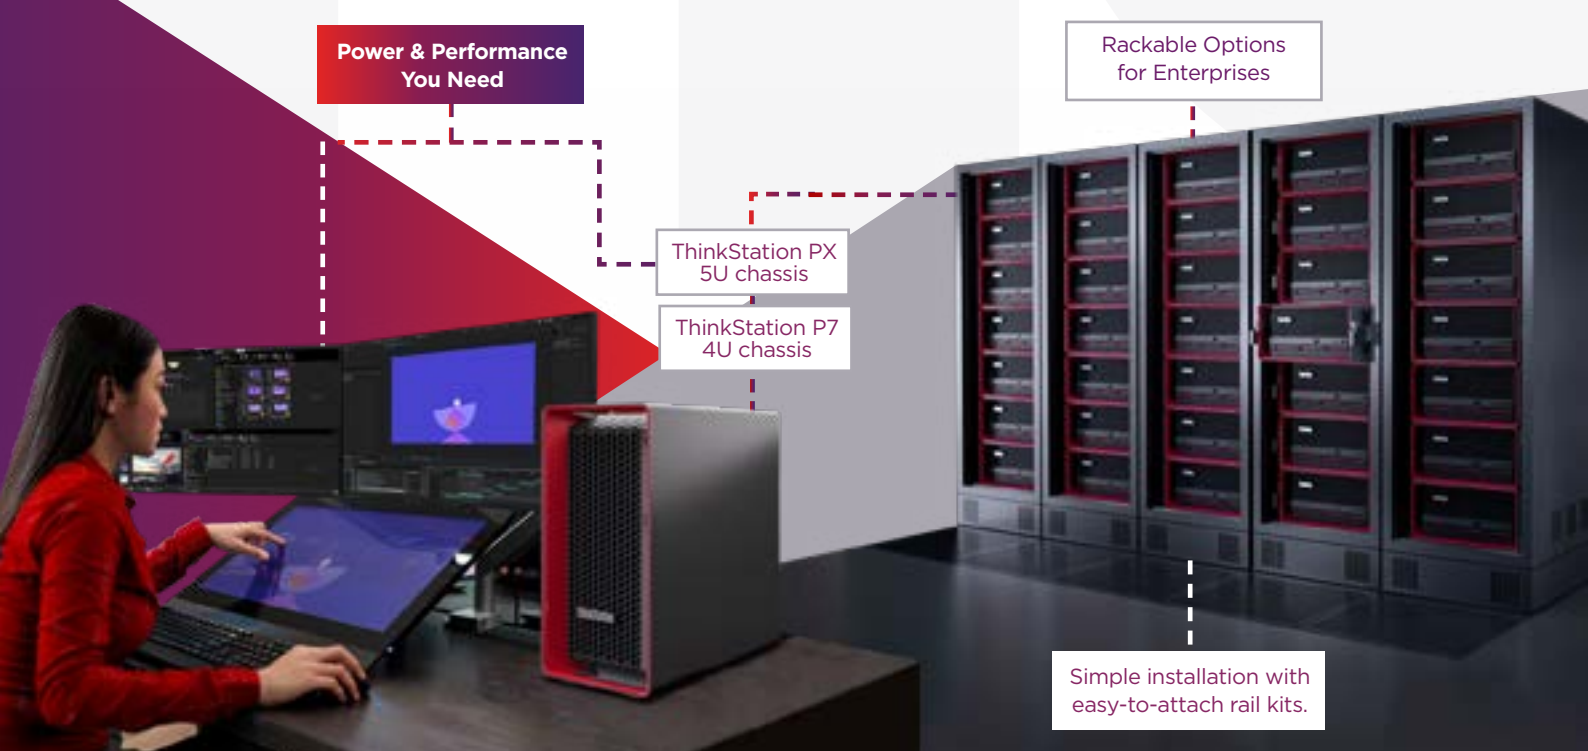

Rack-Optimized

Digital Transformation

The prevalence of hybrid and remote work calls for more powerful compute solutions.

With the support of up to four high-performance Intel® Xeon® Scalable processors, these new ThinkStations can accommodate collaborative virtual sessions better than ever before, acting as a powerful workstation host for multiple users.