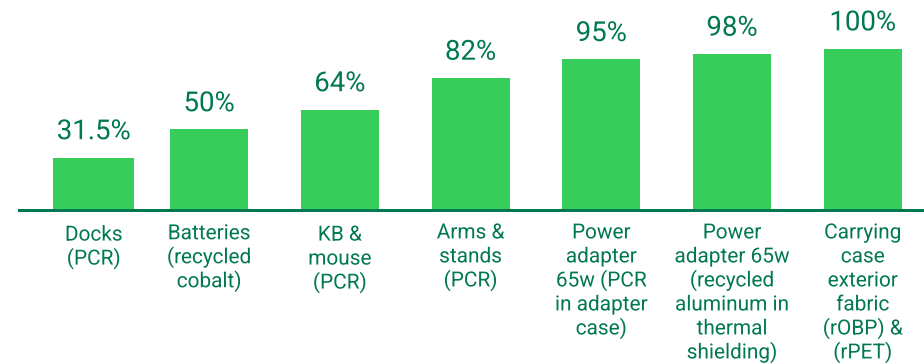

Recycled materials in PC accessories (up to)