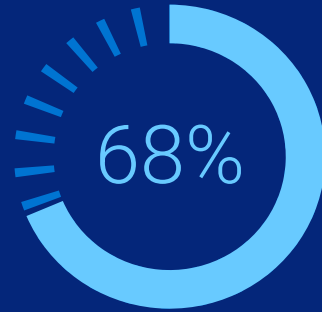

Boost productivity by up to 43% with larger and higher resolution monitors²

of knowledge workers feel productive & empowered when using monitors³

We didn't want our employees to work just on 13-inch laptops. The time savings with an extra 24-inch monitor would be 20-25% at least and it is also much more comfortable for them."⁴