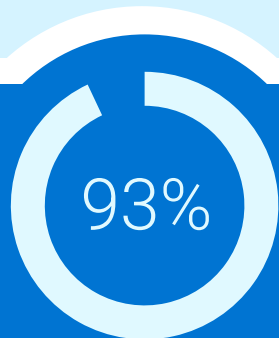

of remote-working employees indicated that collaboration displays with a built-in camera, microphone and speaker boosted productivity by more than 20%²

Enhanced comfort

Dell Monitors are the first to achieve TÜV Rheinland Eye Comfort Certification starting with 5-star certification for Dell U2724DE & U2724D monitors.

"Monitors with special comfort view settings are a game changer for me since I'm easily subject to eye strain, causing headaches."

- Senior solution architect, financial services, Canada³