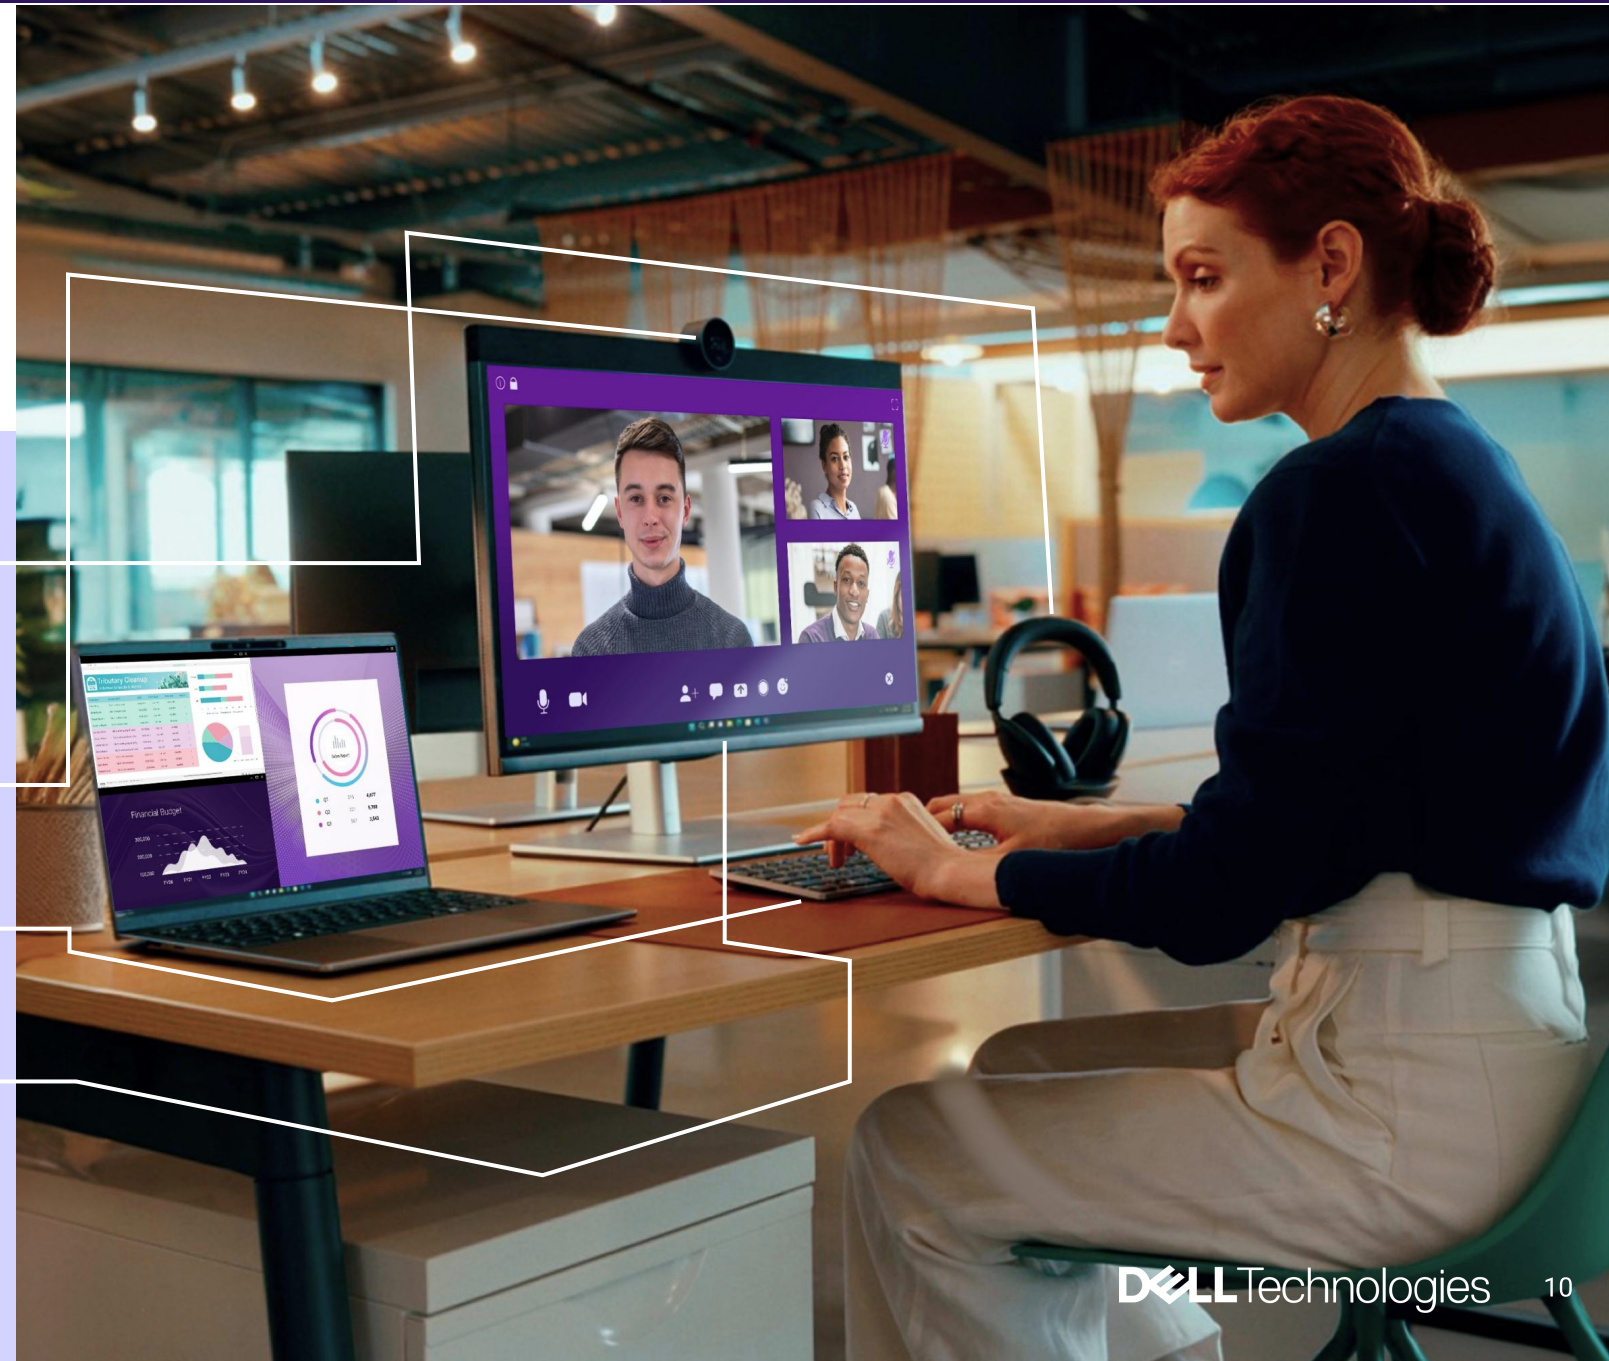

Intelligent Webcams

Advanced AI auto-framing works to keep the focus on the speaker, driving efficiency and professionalism on virtual calls.

Intelligent Keyboard

Select Dell keyboard models offer quick access to Copilot in Windows, your everyday AI companion, with a built-in Copilot key.

Intelligent Video Conferencing Monitors

Built-in intelligent collaboration with AI auto-framing, true color even in harsh lighting with Digital Overlap HDR and great images without motion blur thanks to 3D/2D Video Noise Reduction.