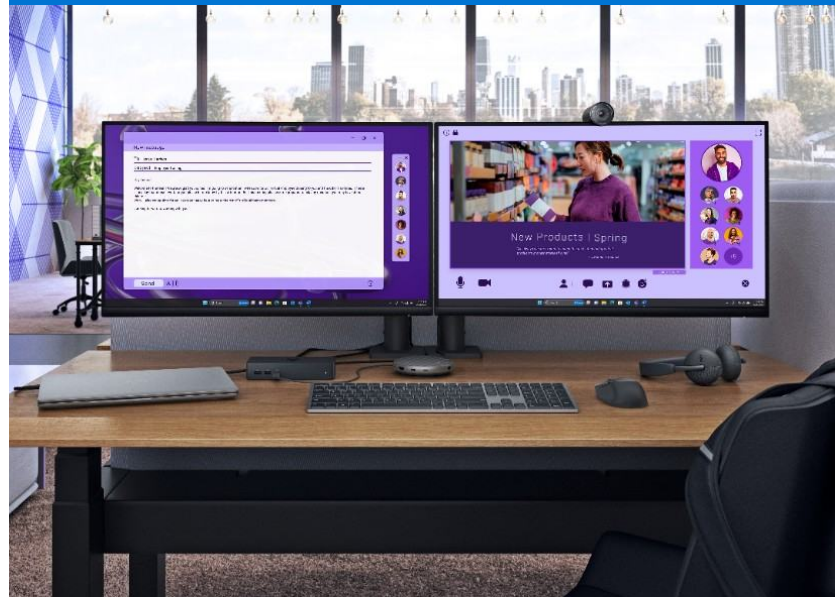

Arms & stands

Neat and clutter-free desk solutions with a small footprint

Audio

Advanced communication with AI-based noise-cancellation technology and Teams & Zoom certification

Webcams

Features AI auto-framing, resolution ranges up to 4K, and true-to-life color in different environments

Meeting spaces

Personal, small or medium zoom and Teams certified solutions

¹ Use the Copilot Key with supported Windows 11 devices; feature availability varies by device and market, see aka.ms/KeySupport.
² Product availability may vary by region and product features may vary by models, please refer to Dell.com for more details.

Dell's comprehensive suite of PC accessories optimize the desk for diverse needs

Good
Essential productivity

Better
Elevated and scalable

Best
Power and performance

World's #1 display company¹

Dell's broad range of displays optimize productivity across the widest array of workspaces.