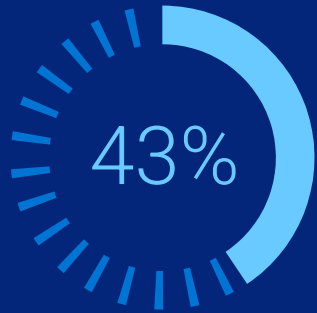

Boost productivity by up to 43% with larger and higher resolution monitors²

of knowledge workers feel productive & empowered when using monitors³

We didn't want our employees to work just on 13-inch laptops. The time savings with an extra 24-inch monitor would be 20-25% at least and it is also much more comfortable for them."⁴