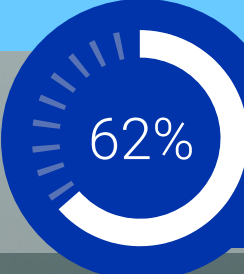

Delivering solutions efficiently with 16 manufacturing sites and 23 fulfillment centers globally

68% of organizations reported improved productivity due to reduced connectivity issues with Dell PC accessories.